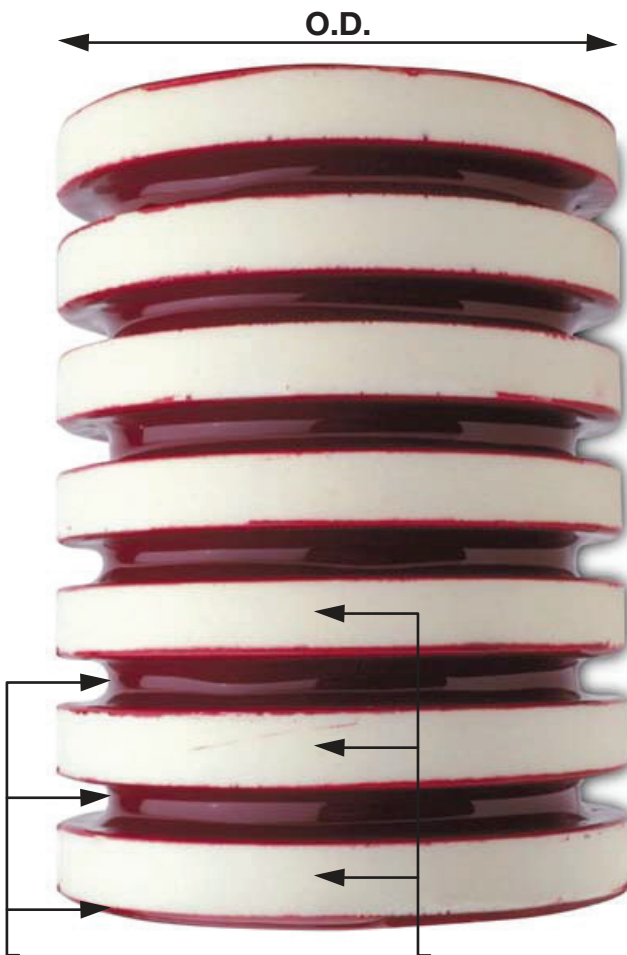

# PROVEX FD™

ProVex FD™

## ProVex FD™

: O.D.

: O.D.

( )

2" (51)	2.3" (58)	16" (406)	16" (406)
3" (76)	3.4" (86)	18" (457)	18" (457)
4" (102)	4.5" (114)	20" (508)	20" (508)
6" (152)	6.5" (165)	24" (610)	24" (610)
8" (203)	8.5" (216)	30" (762)	30" (762)
10" (254)	10.5" (267)	34" (864)	34" (864)
12" (305)	12.5" (318)	36" (914)	36" (914)
14" (356)	14.0" (356)	42" (1067)	42" (1067)

**inline** \*Apache Pipeline Products acknowledges the design contribution from Inline Services.